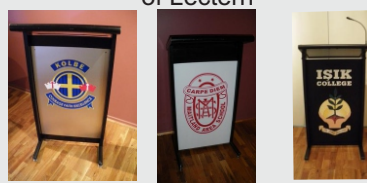

ABNA Lecturer Silver Frame

The ABNA Lecturer Lectern
is
available in silver or
Black frame
(Classic Oval Frame Shape Legs & Top)
Incorporate your own
Logo
in a contrasting , Silver or Black
Background
Can Have Timber coloured Front

ABNA Lecturer Black Frame

Options

Fitted
Microphone Sockets

Gooseneck Microphone

Cordless Mike Holder

Laptop Shelf

Equipment shelf
(For Presenters
Water Glass)

Fitted Light Sockets

Lockable castors
(wheels)

Logo Printed to Front
of Lectern

4 Pin Light units

Control Panel

Dimensions
Overall Height 1113mm
Overall Width 580mm
Overall Depth 450mm

Pricing

ABNA Lecturer Lectern in either Black or Silver Frame	\$ 2,520.00
Timber insert Front Panel (in place of Black) can be beech (light colour) or Cherry (Rich dark colour)	\$ 245.00
Microphone Socket	\$ 190.00
Dynamic Gooseneck Microphone (Condenser Mic / Phantom Powered available)	\$ 170.00
Cordless Gooseneck Microphone Holder (Screw down base with chrome or black gooseneck arm + Mike Clip)	\$ 195.00
Laptop Shelf (sits to the side of the Lectern)	\$ 495.00
Equipment (Presenters) Shelf (for Presenters glass of water)	\$ 295.00
Light socket	\$ 190.00
Light unit 4 Pin (can also get light unit with battery)	\$ 285.00
Lockable Wheels (Castors)	\$ 145.00
Logo in Brushed Aluminum , Black . White	\$ 445.00
Control Panel Head for Housing Data Points , Power , VGA point (Cut Outs only) Includes thicker overall Lectern top	\$ 1,150.00
Delivery / Freight (Price will vary) to most metro locations estimate \$200.00	\$ (Variable)