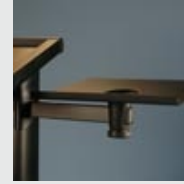

ABNA Lecturer Silver Frame

The ABNA Lecturer Lectern
is
available in silver or
Black frame
(Classic Oval Frame Shape Legs & Top)
Incorporate your own
Logo
in a contrasting , Silver or Black
Background
Can Have Timber coloured Front

ABNA Lecturer Black Frame

Options

Fitted
Microphone Sockets

Gooseneck Microphone

Cordless Mike Holder

Laptop Shelf

Equipment shelf
(For Presenters
Water Glass)

Fitted Light Sockets

Lockable castors
(wheels)

Logo Printed to Front
of Lectern

4 Pin Light units

Control Panel

Dimensions
Overall Height 1113mm
Overall Width 580mm
Overall Depth 450mm

Pricing

ABNA Lecturer Lectern in either Black or Silver Frame	\$ 2,520.00
Timber insert Front Panel (in place of Black) can be beech (light colour) or Cherry (Rich dark colour)	\$ 245.00
Microphone Socket	\$ 190.00
Dynamic Gooseneck Microphone (Condenser Mic / Phantom Powered available)	\$ 170.00
Cordless Gooseneck Microphone Holder (Screw down base with chrome or black gooseneck arm + Mike Clip)	\$ 195.00
Laptop Shelf (sits to the side of the Lectern)	\$ 495.00
Equipment (Presenters) Shelf (for Presenters glass of water)	\$ 295.00
Light socket	\$ 190.00
Light unit 4 Pin (can also get light unit with battery)	\$ 285.00
Lockable Wheels (Castors)	\$ 145.00
Logo in Brushed Aluminum , Black . White	\$ 445.00
Control Panel Head for Housing Data Points , Power , VGA point (Cut Outs only) Includes thicker overall Lectern top	\$ 1,150.00
Delivery / Freight (Price will vary) to most metro locations estimate \$200.00	\$ (Variable)