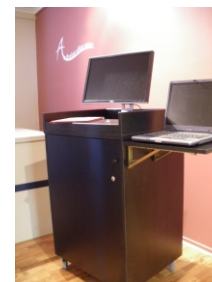

# Absolute lectrolley

With Microphone  
Mounted

Ready for  
Business

*Designed for the Education Industry, this unit lends itself to any environment requiring an "All in One" solution. The Absolute lectrolley offers the user, the ability to have on board, all the required components, for a complete Presentation Station, We can incorporate, Microphones/ Speaker PA System, Projector DVD/ Bluray, Computer Monitor Laptop, or whatever your Presentation Demands. the Elite series can also incorporate, touch pad /lpad /lphone control Panel for room function controls, Lights/ Screens /Projectors.*