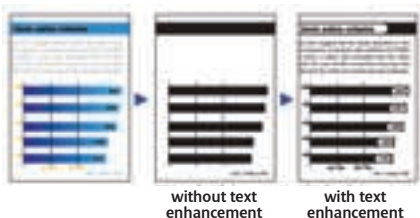

PRODUCTIVE PAPER HANDLING

The highly evaluated document feeding capability of Canon's scanners guarantees that you always benefit from durable, flexible and reliable paper feeding, with simplex/duplex scanning for all sizes up to B4.

The DR-3080CII can even handle larger sizes. It features the Folio function which has the ability to scan larger documents (between B4 and A3 sizes). You simply fold your document in half and feed it into the scanner. The DR-3080CII will then scan both sides of the folded document and combine the two sides into a single image.

DR-3060: Text Enhancement mode is included.

ENHANCED LEGIBILITY FOR LIGHTER TEXT

When it comes to scanning for document management purposes, nothing is more essential than making sure that your image files can be easily read by others. To this end, the DR-3080CII features Advanced Text Enhancement for optimizing black and white images. Advanced Text Enhancement significantly improves the quality of image files derived under poor conditions, such as from documents with colored backgrounds, with light colored lettering, or documents filled out in pencil.

VERSATILE RANGE OF APPLICATIONS

Bundled software for the DR-3080CII and DR-3060 scanner include ISIS™, TWAIN drivers and CapturePerfect for Windows® 98/ME/NT/2000/XP. These work with a wide range of software packages, offering an extensive range of imaging applications to suit your precise requirements.

ADVANTAGEOUS ACCESSORIES

An optional Endorser is available, which automatically stamps documents for control and tracking purposes. Another productive option is Canon's Exchange Roller Kit, ensuring maximum uptime throughout the scanner's entire lifetime.

DR-3080CII and DR-3060 features and benefits

Duplex 24-bit colour & 256-level grey scale support*

High speed, high quality scanning

Simplex/duplex scanning up to B4

Folio scanning (B4 to A3 sizes)*

Convenient 'pre-scan' facility

RGB colour drop-out*

Skip blank page function

Skew correction by software

User-friendly, on-screen scan panel

NCR paper support

Dual Interface with SCSI 3/USB2.0

Bundled software: ISIS™, TWAIN drivers, CapturePerfect

Energy Star compliant

* DR-3080CII only