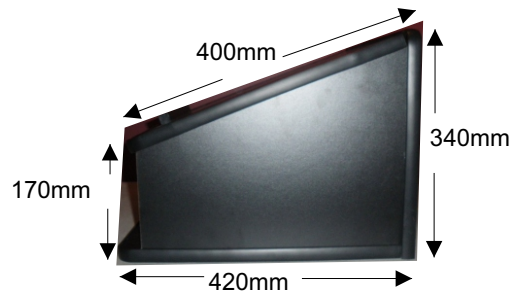

1300 728 669

abs442

Absolute office Desktop Lectern

Available in

- . Beech (light timber colour)
- . Baltic (deeper Timber Colour)
- . Black (as shown above)

Can be supplied Flat packed
For easy Transportation