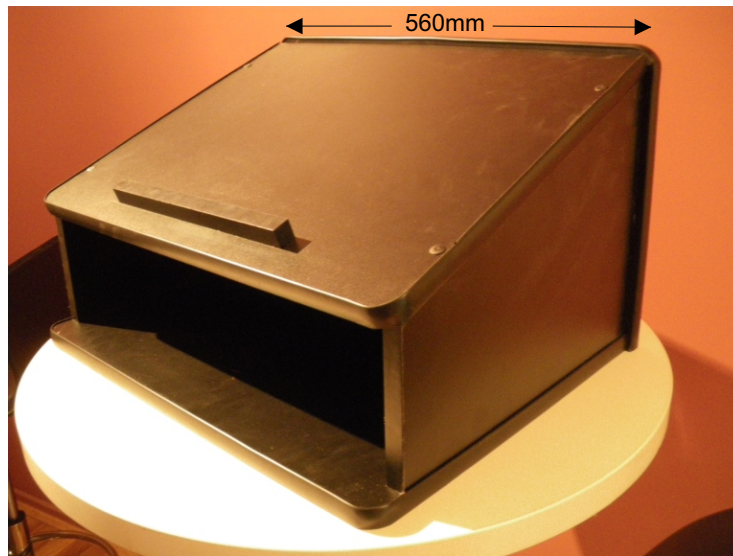

1300 728 669

abs442

Absolute office Desktop Lectern

Available in

- . Beech (light timber colour)
- . Baltic (deeper Timber Colour)
- . Black (as shown above)

Can be supplied Flat packed
For easy Transportation