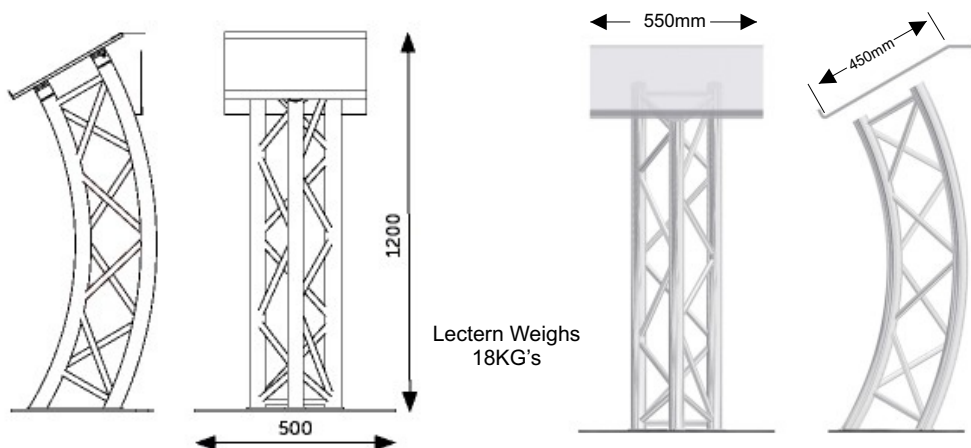

*1300 728 669*

ABS447

*The Absolute Truss Lectern*

*Beautiful.... Practical ....Attractive, this Chrome Finished Truss Lectern ,  
 From "Absolute" is in a League of its own when it comes to style  
 Finished with a Perspex Presentation Top , it has that Modern appeal  
 many new Venues are Looking for*