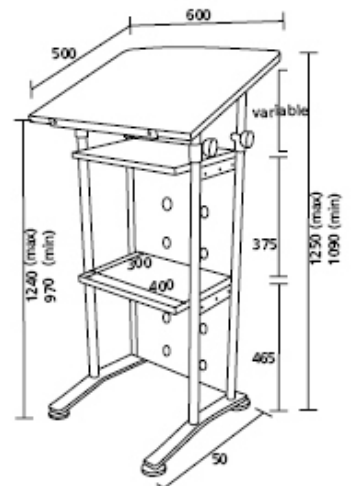

1300 728 669

Adjustable Modern Lectern

Available Nationally

FTSGM07106

Lectern With 2 shelves and a height and tilt adjustable top. Powder coated steel fascia. Beech finish top and shelves.

Sylex Adjustable Supplied Flat Packed